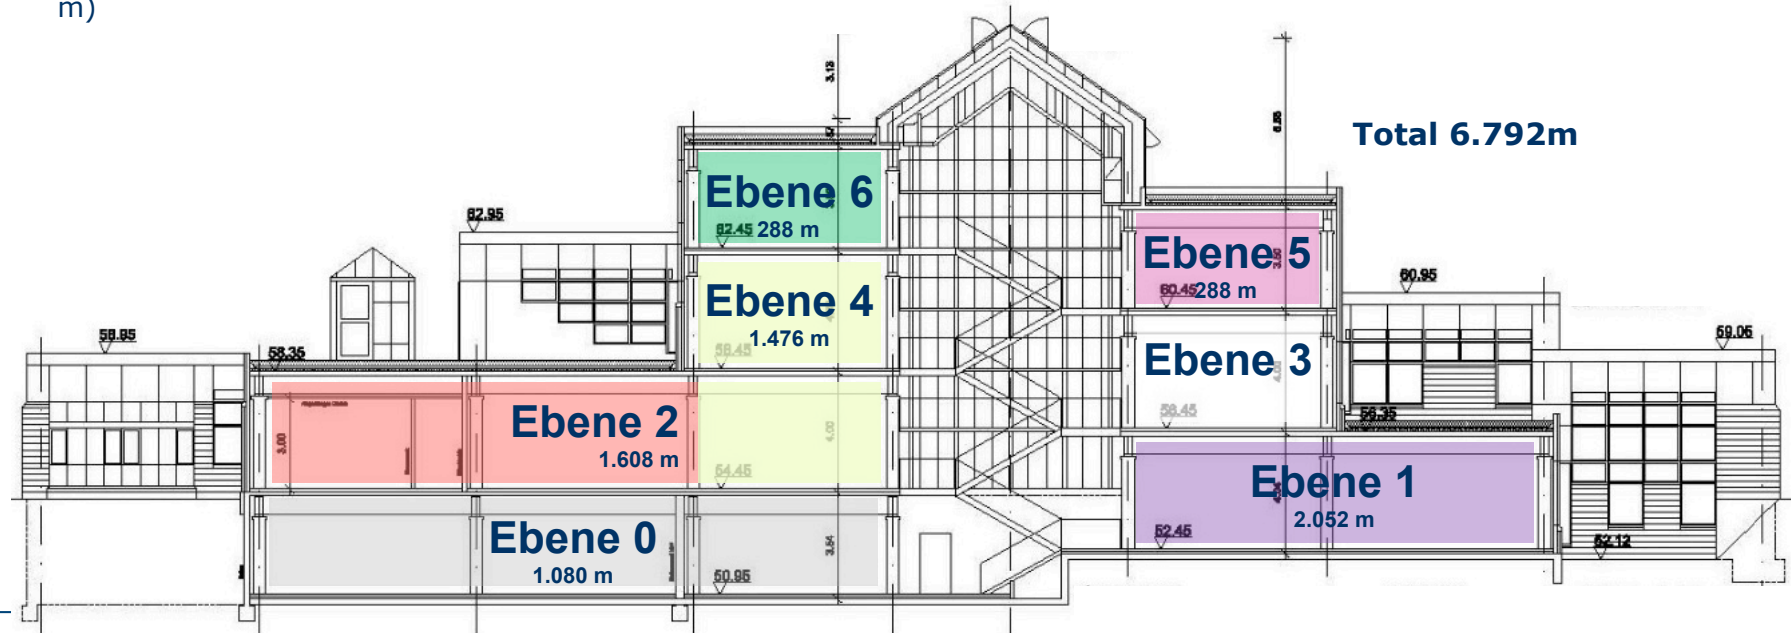

Moving library collections

Old building

Step 1.1

- **Ebene 4** **KW 43 / KW 44** setup shelves 1.476 m
  KW 46 move signature CT – DL
- **Ebene 2** **KW 43 / KW 44** setup shelves 828 m
  KW 46 move signature CA – CS (60% Puffer)

Step 1.2

- **Ebene 5** **19.11.14** setup shelves 288 m
  26.11.14 move signature DQ – DZ (133 m)

Step 1.3

- **Ebene 6** **24.11.14** setup shelves 288 m
  27.11.14 move signature DM – DP (84 m)

Step 1.6

- **Ebene 1** **05.01.15** setup shelves 2.052 m
  KW 3 move signature

Step 1.7

- **Ebene 0** **21.01.15** setup shelves 1.080 m
  KW 6 move signature

Step 1.8

- **Ebene 2** **05.01.15** setup shelves 780 m
  KW 6 move signature