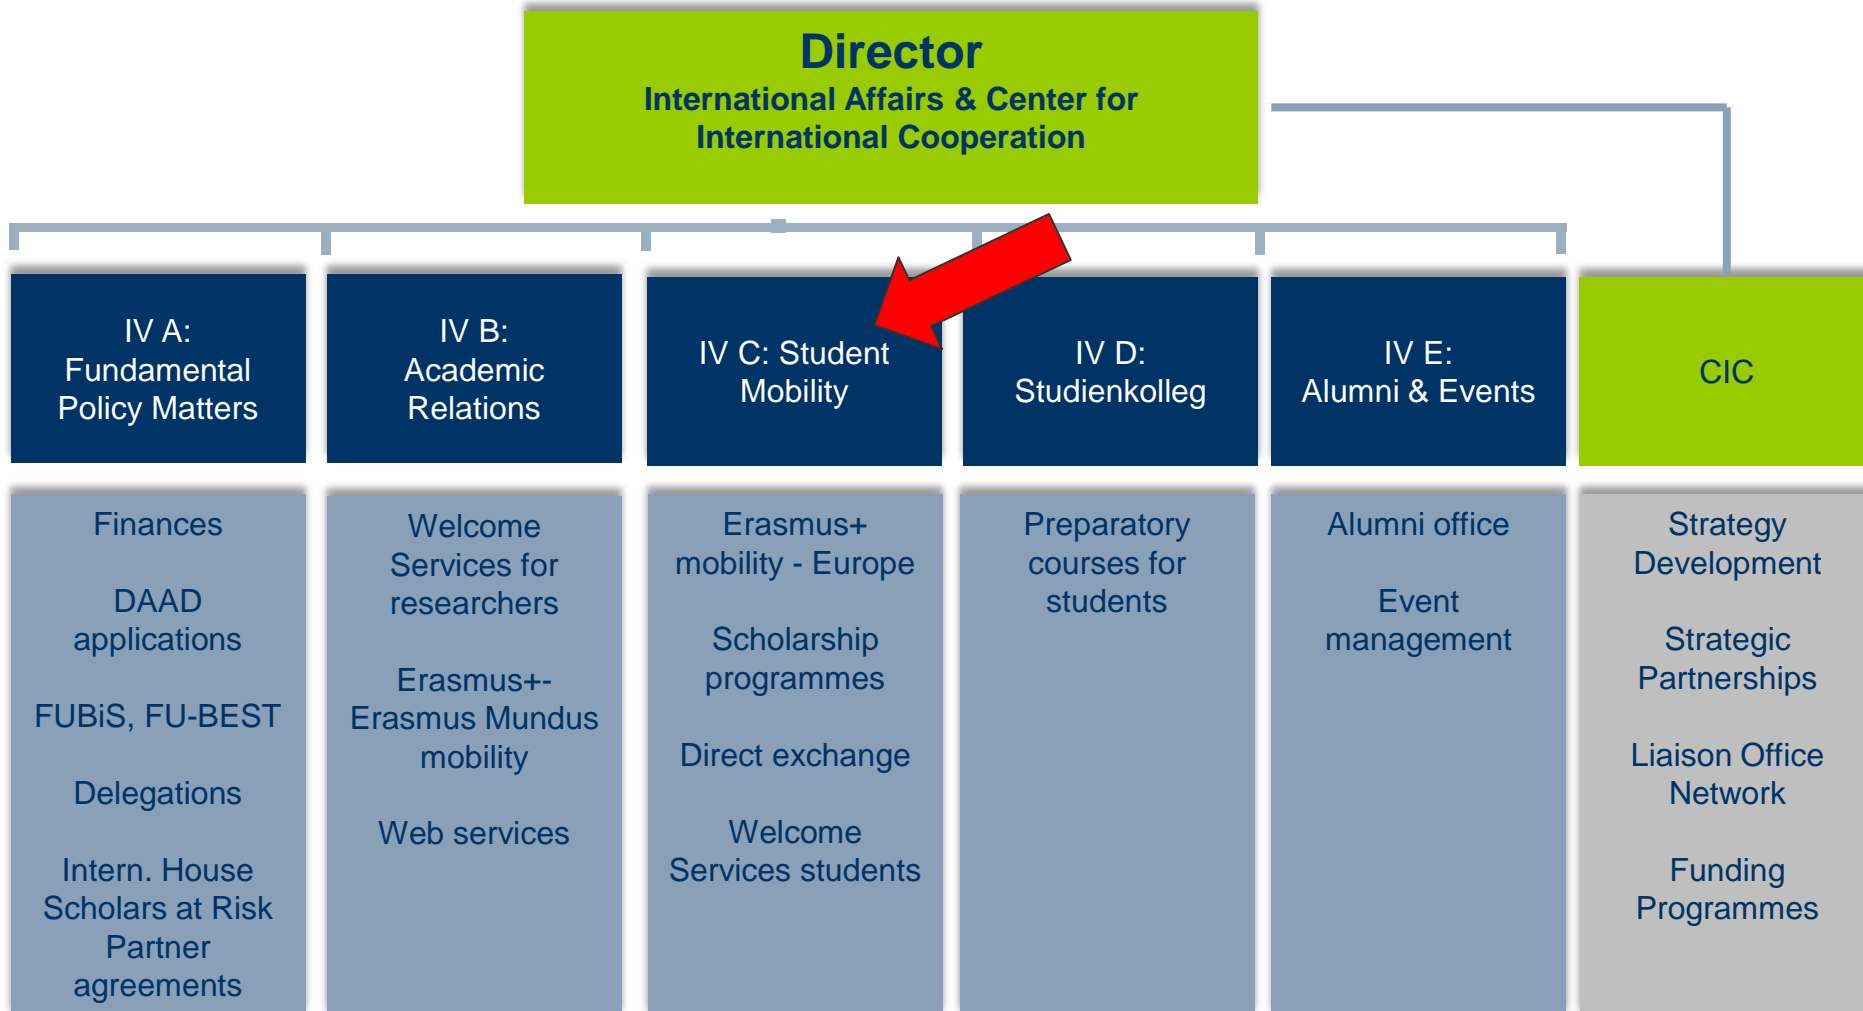

Introduction to International Student Mobility at FUB

**International Student Mobility –
Welcome Services**

Gesa Heym-Halayqqa

June 2017

University Organisational Structure

Central University Administration

Tasks – International Affairs

International Student Mobility & Welcome Services

**Head
of
Unit**

Outgoing mobility:

Consulting, support, programme implementation, data management, information material, file keeping

Incoming mobility services:

Accommodation, visa / insurance / pick-up services, information on pre-semester language classes

Freie Universität Berlin Direct Exchange Programme

The Freie Universität Berlin (FU) maintains intensive contacts to partner universities all over the world since its establishment in 1948.