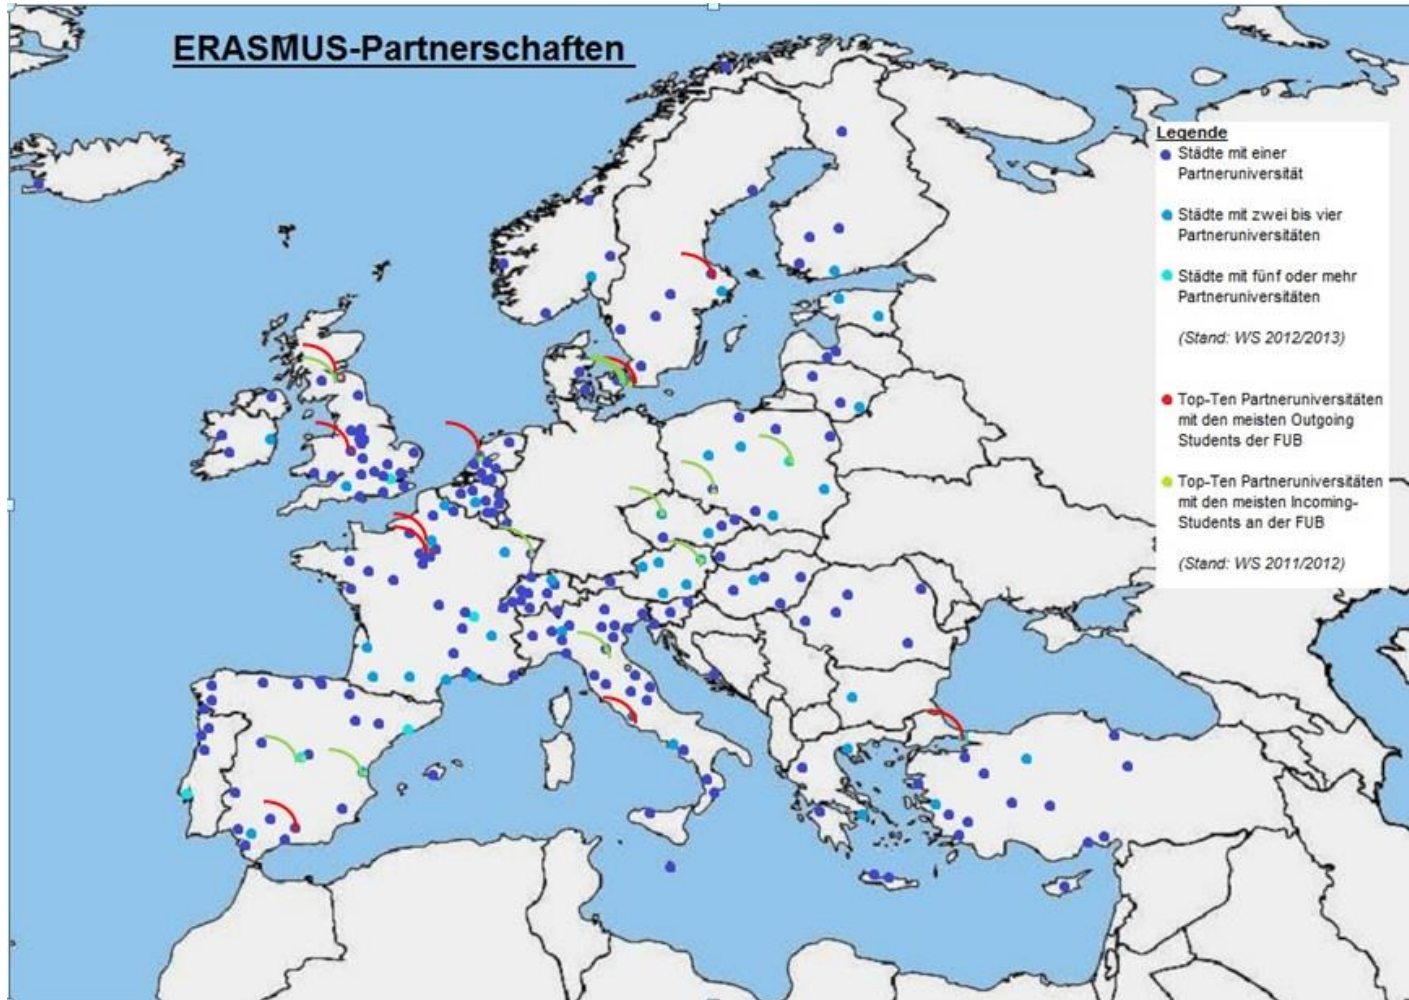

Incoming mobility services:

Accommodation, visa / insurance / pick-up services, information on pre-semester language classes

Freie Universität Berlin Direct Exchange Programme

The Freie Universität Berlin (FU) maintains intensive contacts to partner universities all over the world since its establishment in 1948.

330 incoming and outgoing students per year participate in the programme with over 70 partner universities.

The Direct Exchange Programme offers:

- Study abroad at the leading universities in the respective countries
- Preferential enrollment and a waiver of tuition fees at all partner universities
- Additional benefits such as free housing or stipends of up to US \$ 20,000 at some universities abroad

Erasmus+ European Student and Staff Mobility

Erasmus+ (Europe) : nutshell

370 partners

1900 places SMS

130 Erasmus+

departmental coordinators

700 outgoing SMS

900 incoming SMS